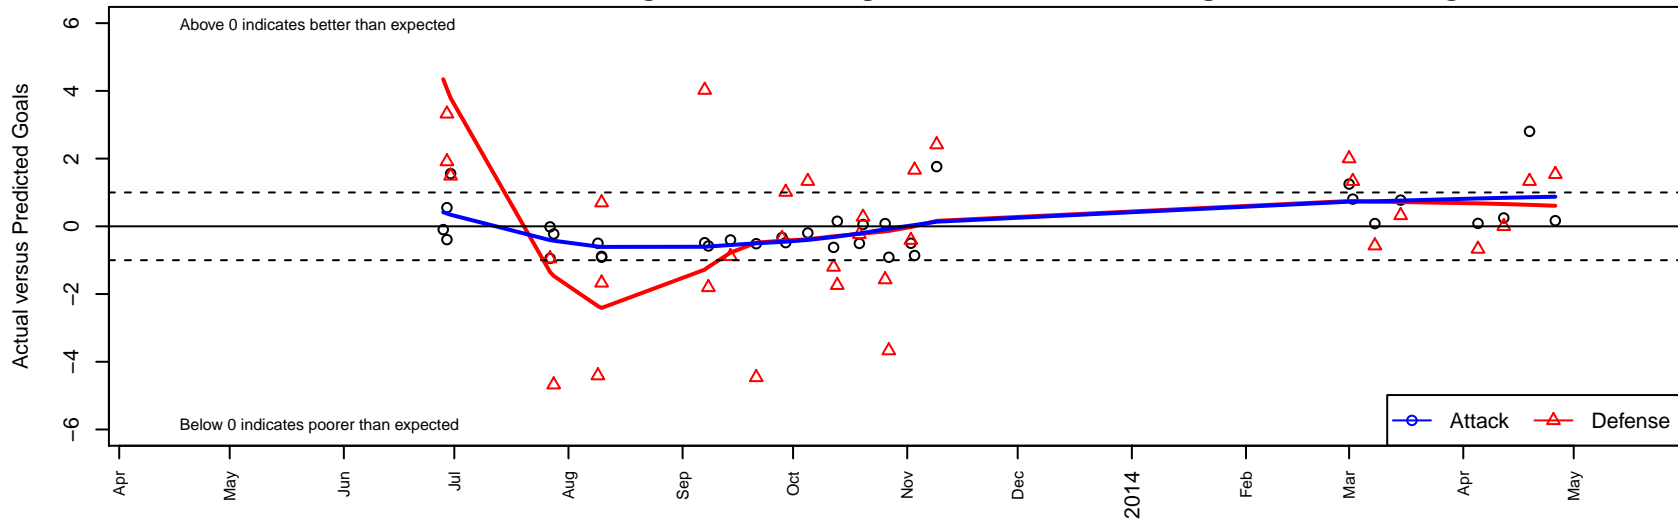

Southside SC Chaos B02
Dots are actual minus expected GF (blue circles) and GA (red triangles).
Blue line is smoothed change in attack strength. Red is smoothed change in defense strength.